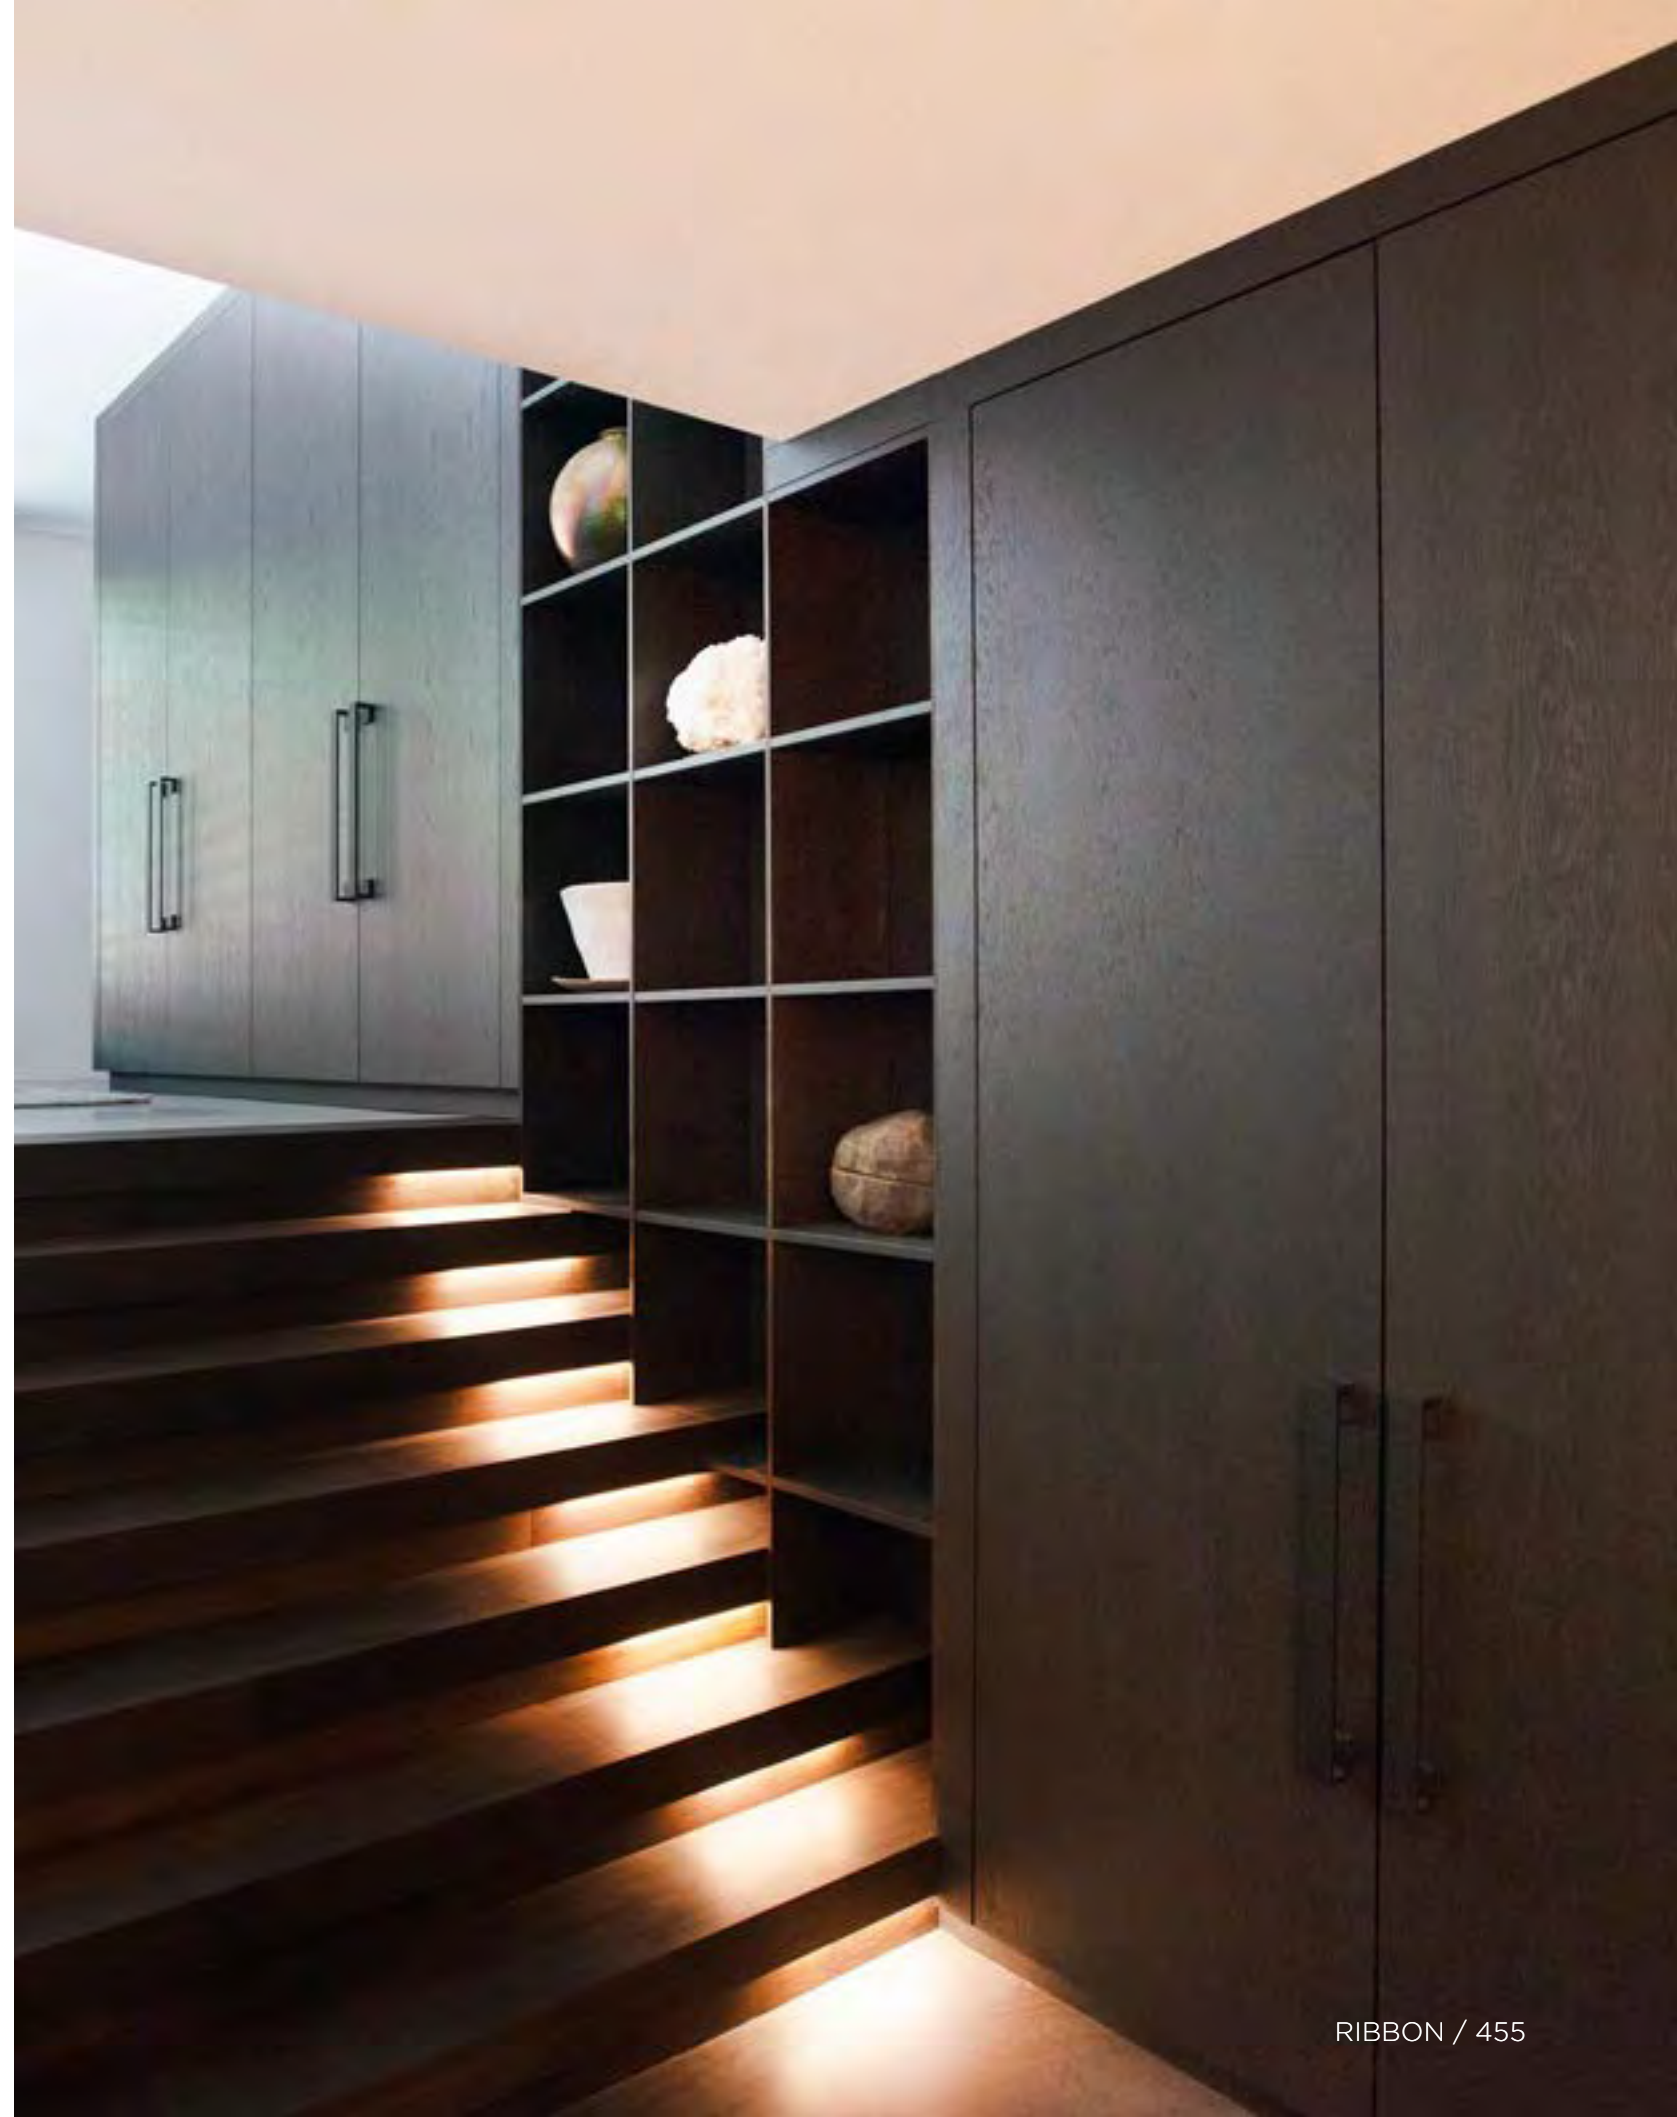

Waalwijk, the Netherlands

RIBBON reference: Private residence

Interior design: Bob Manders Architecture

Photography: Jurrit van der Waal (left), Jeroen Pulles (right)

Product: RIBBON BM101 satin black (left), RIBBON BM500 satin black (right)